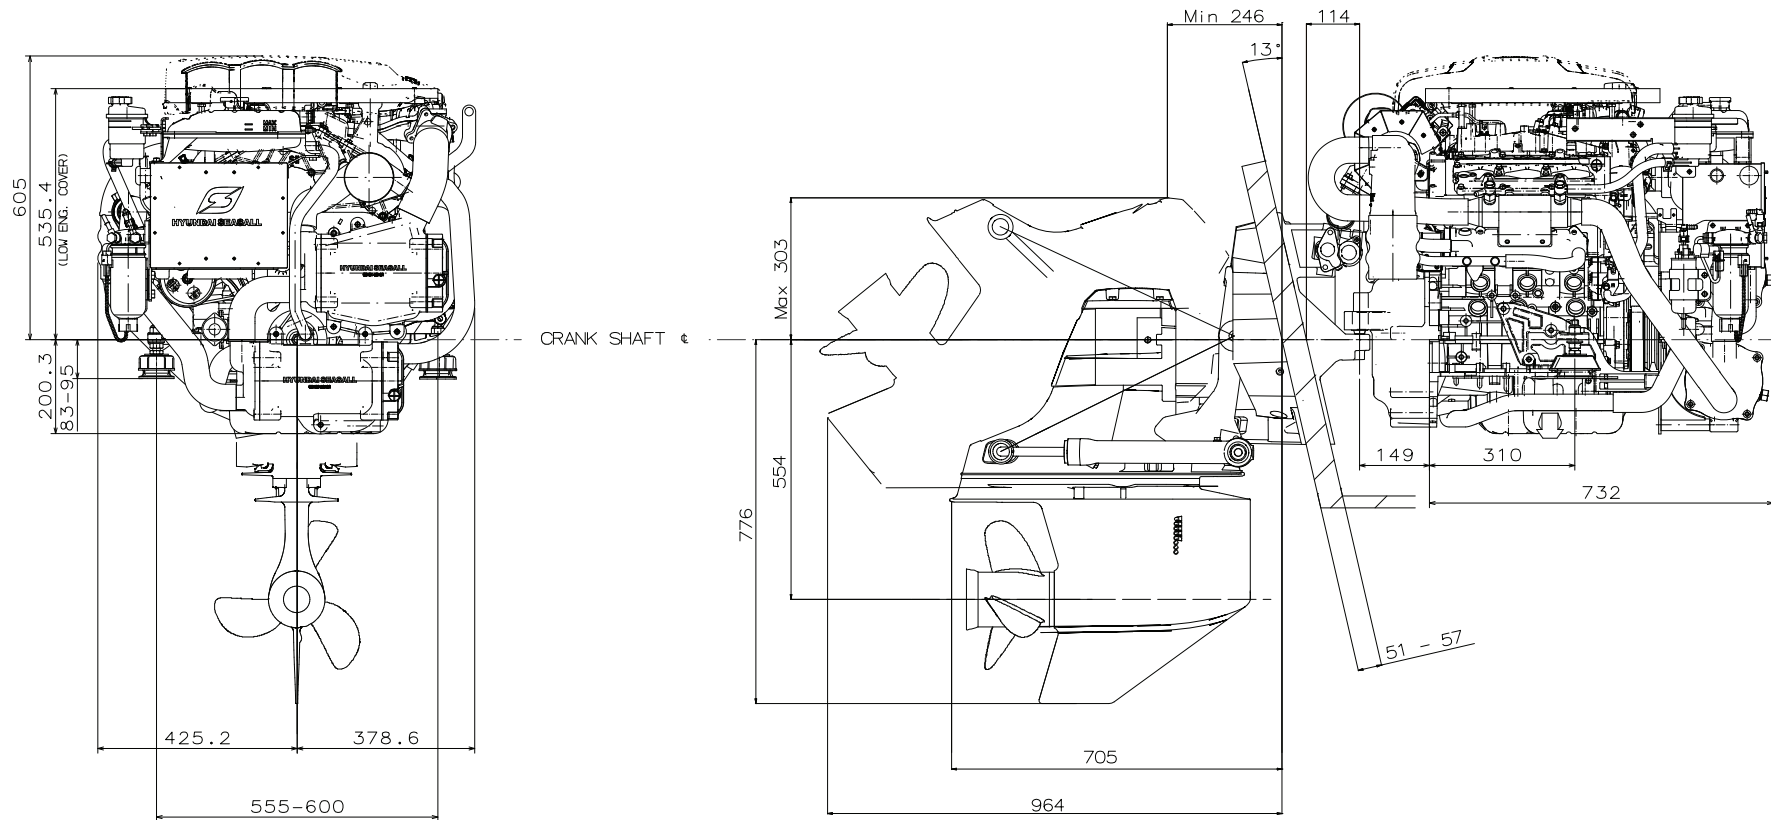

■ S270S Dimensions

Bravo One X Diesel

Front view

Side view