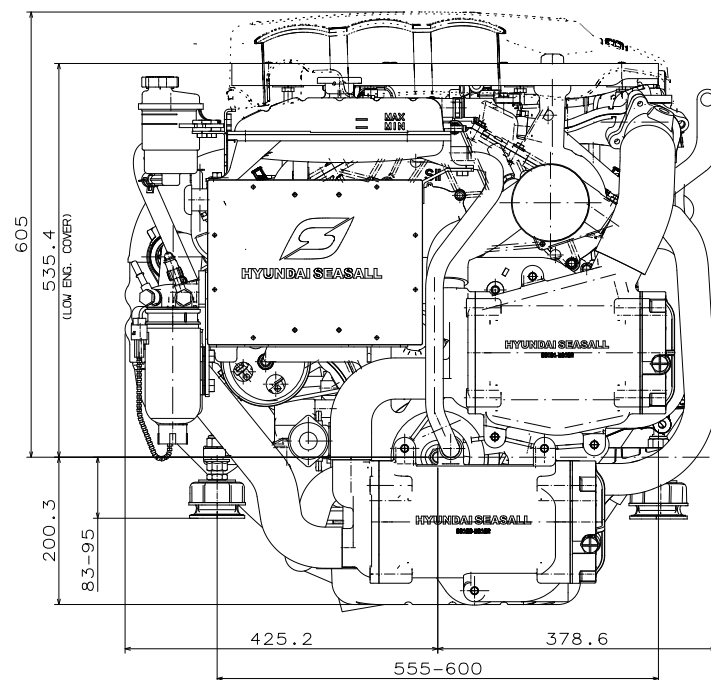

■ S270P Dimensions

ZF 63C

Front view

Side view