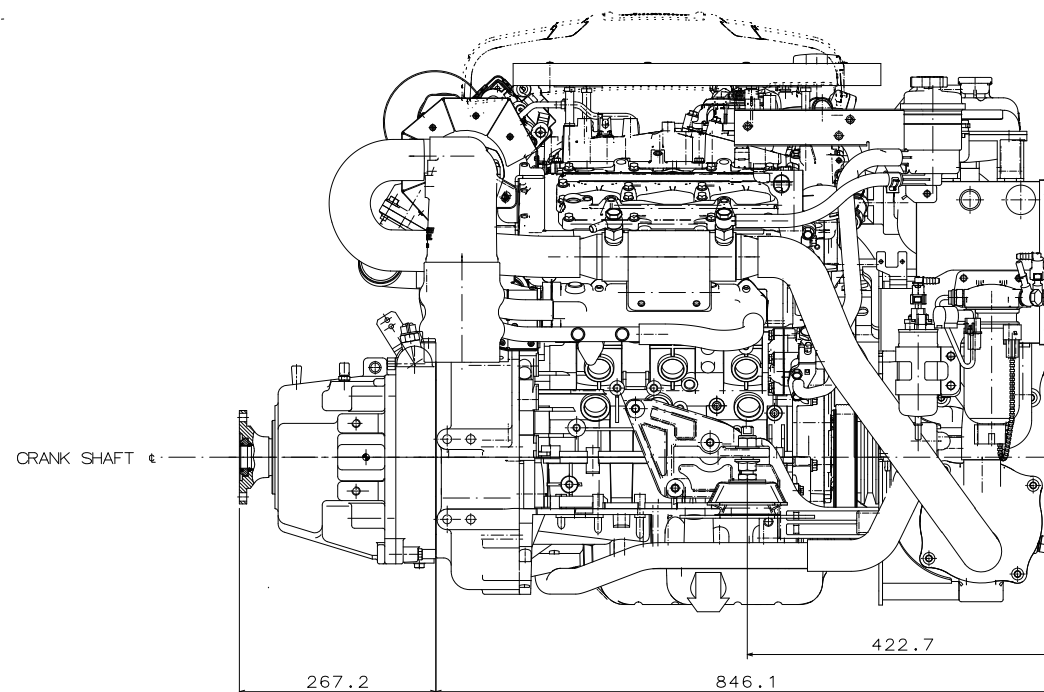

■ S270P Dimensions

ZF 63C

Front view

Side view