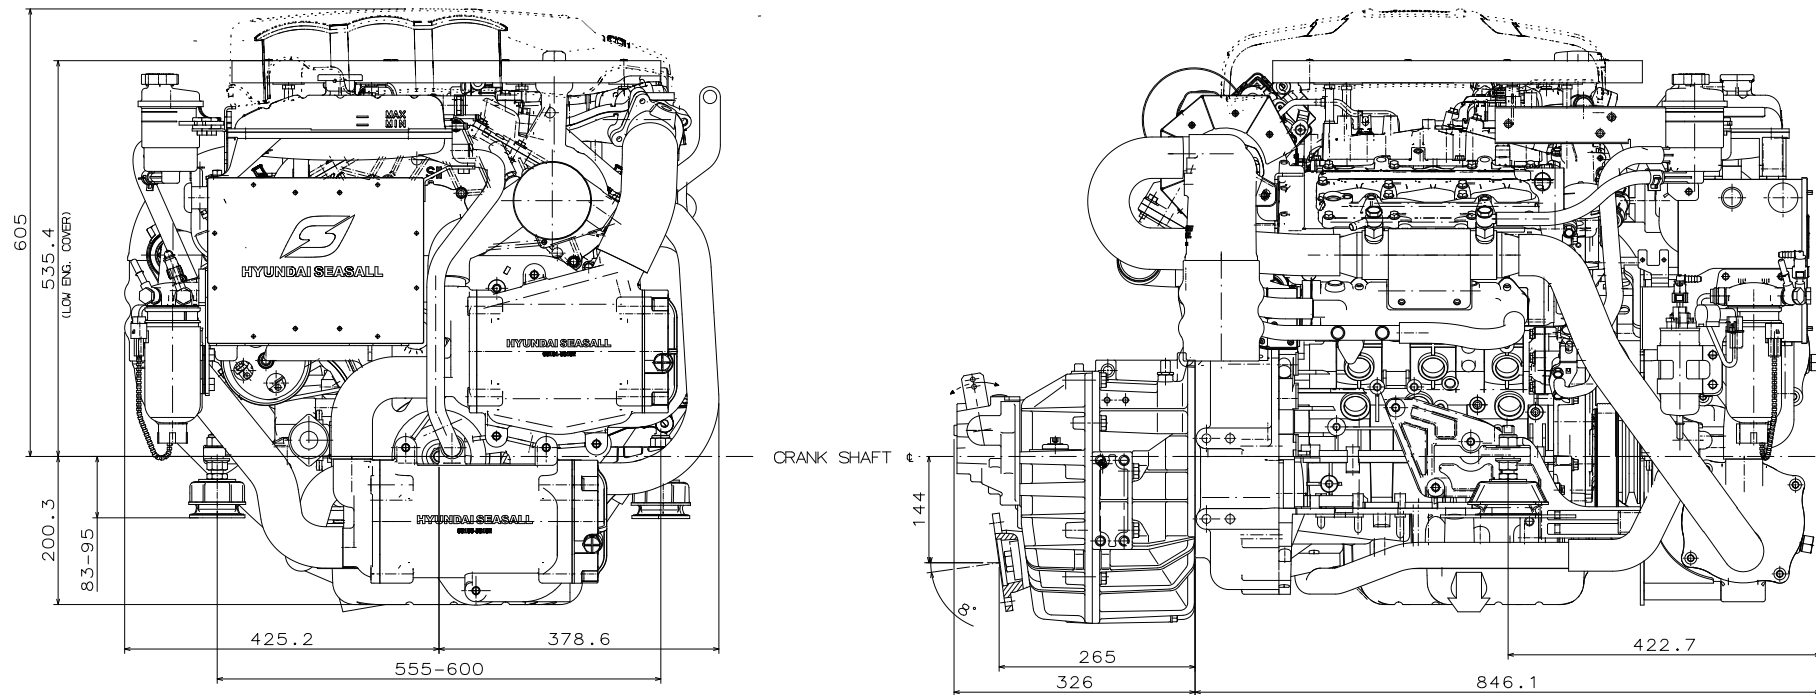

# ■ S270P Dimensions

ZF 63A

Front view

Side view